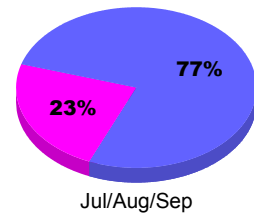

Membership Results
2010-2011

Membership
2009-2010

Month	Net Memb Goal	Actual New Memb	Actual Dropped Memb	Gain/Loss of Memb	Gain/Loss of Memb
Jul/Aug/Sep	290	513	-143	370	-187
Totals	290	513	-143	370	-187

Membership Results 2010-2011

Goal, New, Dropped, Gain/Loss

Comparison of Membership Gain/Loss

Current Year Compared to the Previous Year

Gender Comparison 2010-2011

■ Male ■ Female