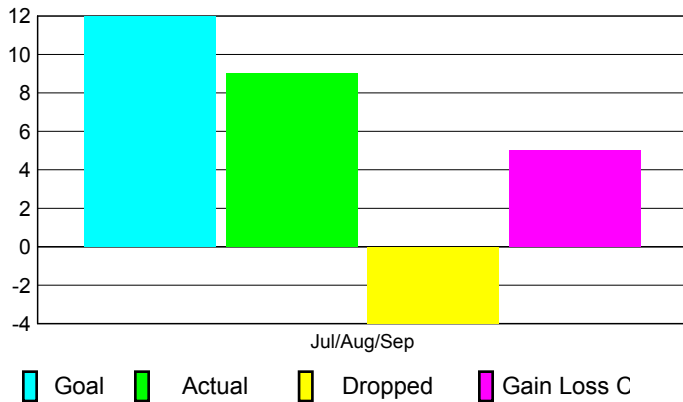

2010-2011 GMT Reports for District (or Undistricted) **District 324A6 INDIA**

GMT: **Adv K G RAMA KRISHNA MUR**

Location: **INDIA**

GMT CA: **6**

CLUBS

Club Results
2010-2011

Clubs
2009-2010

Month	New Club Goal	Actual New Clubs	Actual Dropped Clubs	Gain/Loss of Clubs	Gain/Loss of Clubs
Jul/Aug/Sep	12	9	-4	5	-14
Totals	12	9	-4	5	-14

Club Results 2010-2011

Goal, New, Dropped, Gain/Loss

Comparison of Club Gain/Loss

Current Year Compared to the Previous Year

YTD Status Quo Clubs 2010-2011

Status Quo Clubs Compared to Status Quo Members

MEMBERSHIP