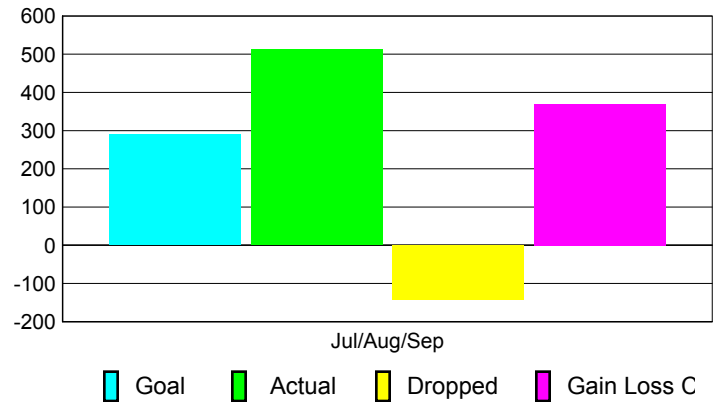

Membership Results 2010-2011

Goal, New, Dropped, Gain/Loss