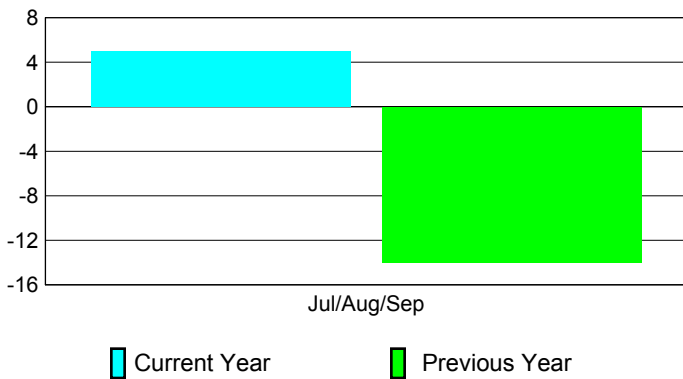

2010-2011 GMT Reports for District (or Undistricted) **District 324A6 INDIA**

GMT: **Adv K G RAMA KRISHNA MUR**

Location: **INDIA**

GMT CA: **6**

CLUBS

Club Results
2010-2011

Clubs
2009-2010

Month	New Club Goal	Actual New Clubs	Actual Dropped Clubs	Gain/Loss of Clubs	Gain/Loss of Clubs
Jul/Aug/Sep	12	9	-4	5	-14
Totals	12	9	-4	5	-14

Club Results 2010-2011

Goal, New, Dropped, Gain/Loss

Comparison of Club Gain/Loss

Current Year Compared to the Previous Year

YTD Status Quo Clubs 2010-2011

Status Quo Clubs Compared to Status Quo Members

MEMBERSHIP